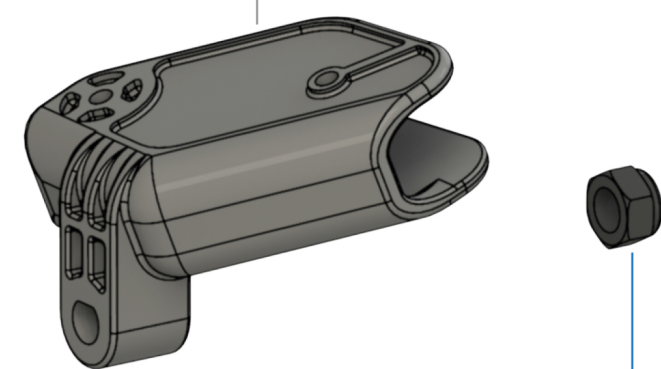

# 8+ BACK RIGHT WHEEL COMPLETE

\* **W3** ASSEMBLED BACK WHEEL (RIGHT)  
(Model 8.0) c/w AXLE  
P08-37#1-BRASSM

\* # - TO SPECIFY WHEEL COLOR

- W - WHITE    □ Y - YELLOW
- H - BLACK   □ L - LIME
- B - BLUE    ■ R - RED

**4** BACK WHEEL COMPLETE (RIGHT)  
PR8-37#1-BRASSM

**5** BEARING CAP  
PR8-36H-FRABSX

**2** BACK RIGHT STRUT PIVOT  
PR8-41H-BRPAFG

**3** M12 WASHER  
φ12×φ23.5×1.5  
06-M57-M12WS

**1** M12 NYLOCK NUT  
06-M47-M12NL